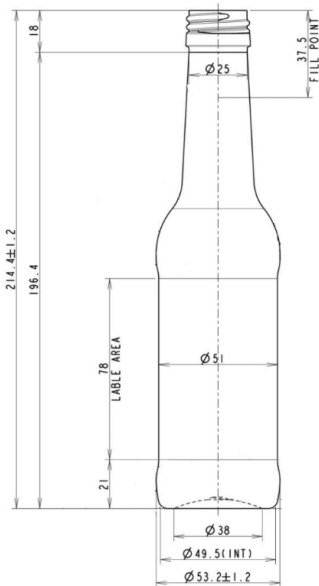

Cooper 275

General info

Item no. (SKU):	
Family / Range:	Cooper
Capacity:	275ml
Neck:	28 ROPP
Weight:	32
Shape:	Round
Material:	PET
Colour:	All Colours Available
Print Areas:	
Country of Origin:	Lithuania

Packaging Info

Packed in Boxes

Box Dimensions (mm):	594 x 394 x 448
Quantity per box (pcs):	
Boxes per pallet (pcs):	
Quantity per pallet (pcs):	
Net weight (kg):	
Gross weight (kg):	
Pallet height (mm):	2400

Packed in PE bags on trays (Full pallet)

Tray dimensions (mm):	1200 x 800 x 50
Quantity per tray (pcs):	336
Quantity per PE bag (pcs):	168
PE bags per tray (pcs):	2
Trays per pallet (pcs):	10
Quantity per pallet (pcs):	3360
Net weight (kg):	107
Gross weight (kg):	123
Pallet height (mm):	2400